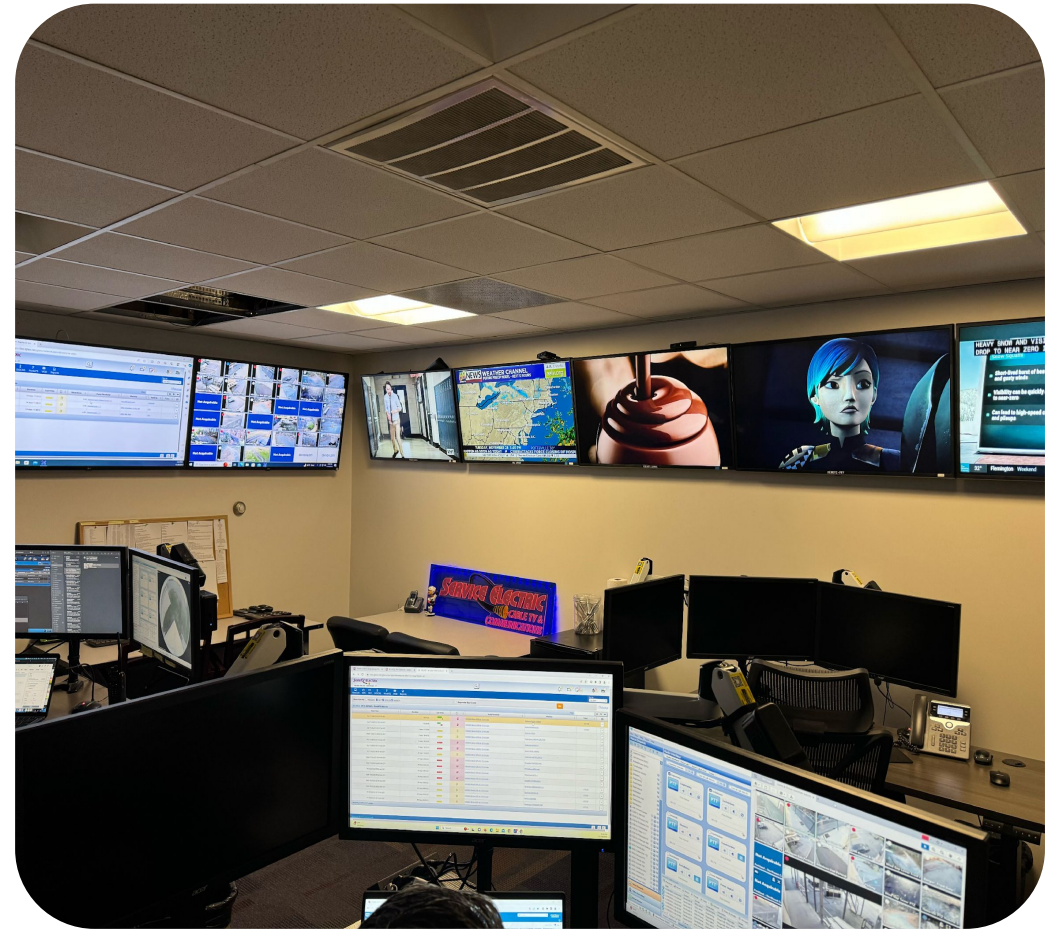

24x7 NOC in Allentown